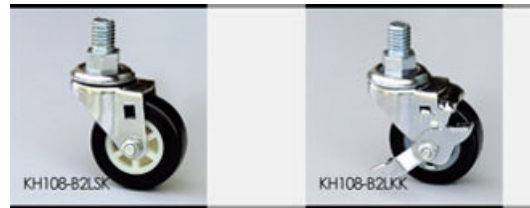

CASTER WHEEL 工业脚轮

Insert Bushing
2" /3"/4" Swivel & Swivel B/K

Top Plate
3" /4"/5"/6" Fixed, Swivel & Swivel B/K

Expansion
3" /4"/5"/6" Fixed, Swivel & Swivel B/K