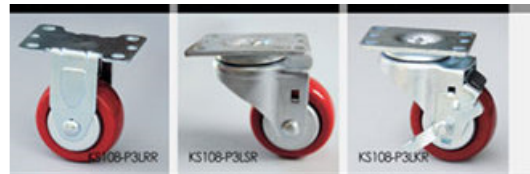

CASTER WHEEL 工业脚轮

Insert Bushing
2" /3"/4" Swivel & Swivel B/K

Top Plate
3" /4"/5"/6" Fixed, Swivel & Swivel B/K

Expansion
3" /4"/5"/6" Fixed, Swivel & Swivel B/K